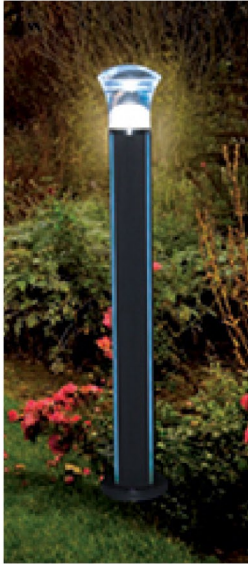

Technology information

Product Code	JB-GG021R1	JB-GG021R6
Lamp size	 Φ 76mm	 Φ 76mm
Product height	80CM	80CM
Power	5W	5W
Lamp material	6063 Aluminum material	
Color temp	3000K / 6000K	
Strip color temp	Blue / Green / Red / Pink / Warm white	
LED chips	CREE	
Power supply	JUNBO driver	
Efficiency	87%	
Input voltage	AC85-265V	
Protection levels	IP65