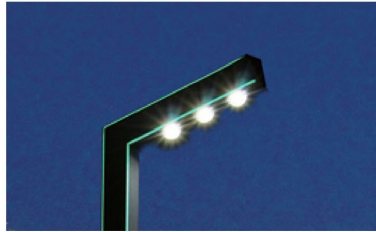

Technology information				
Product Code	JB-GN007G1	JB-GN007G2	JB-GN007H1	JB-GN007H2
Lamp size	 120 x 120mm	 120 x 120mm	 100 x 100mm	 100 x 100mm
Product height	4M-6M	4M-6M	3M-4M	3M-4M
Power	30W - 60W	30W - 60W	20W / 30W	20W / 30W
Lamp material	6063 Aluminum material			
Color temp	3000K / 6000K			
Strip color temp	Blue / Green / Red / Pink / Warm white			
LED chips	PHILIPS / CREE / BRIGDELUX			
Power supply	PHILIPS driver / MW driver from taiwan / MOSO®			
Lens angle	120°70°			
Efficiency	87%			
Input voltage	AC85-265V			
Protection levels	IP65