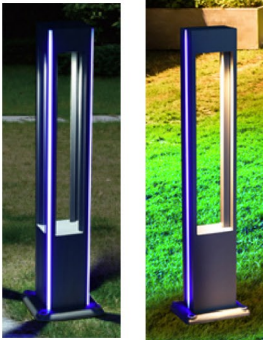

JB-GG029C1

JB-GG030G1

JB-GG023I2

JB-GG031D1

technology information

Product Code	JB-GG029C1	JB-GG030G1	JB-GG023I2	JB-GG031D1
Lamp size	 130 x 85mm	 120 x 120mm	 200 x 80mm	 130 x 130 x 130mm
Product height	80CM	80CM	80CM	80CM
Power	5W	5W	10W	5W
Lamp material	6063 Aluminum material			
Color temp	3000K / 6000K			
Strip color temp	Blue / Green / Red / Pink / Warm white			
LED chips	CREE			
Power supply	JUNBO driver			
Efficiency	87%			
Input voltage	AC85-265V			
Protection levels	IP65			