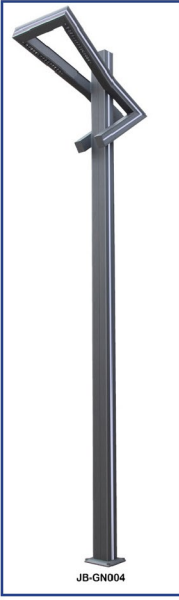

Technology information

Product Code	JB-GN010A1	JB-GN010C1
Lamp size		
	150 x 100mm	130 x 85mm
Product height	4M-6M	3M-4M
Power	2 x 30W - 2 x 60W	2 x 20W / 2 x 30W
Lamp material	6063 Aluminum material	
Color temp	3000K / 6000K	
Strip color temp	Blue / Green / Red / Pink / Warm white	
LED chips	PHILIPS / CREE / BRIGDELUX	
Power supply	PHILIPS driver / MW driver from taiwan / MOSO®	
Lens angle	120°70°	
Efficiency	87%	
Input voltage	AC85-265V	
Protection levels	IP65	

JB-GN003B1

JB-GN003EY2

JB-GN003E1

Product Code	JB-GN003A1	JB-GN003B1	JB-GN003C1	JB-GN003E1	JB-GN003EY2
Lamp size					
Product height	4M-6M	3M-4M	3M-4M	3M-4M	3M-4M
Power	30W+10W 60W+20W	20W+10W / 30W+10W		20W-40W	20W+7W 30W+7W
Lamp material	6063 Aluminum material				
Color temp.	3000K / 6000K				
Strip color temp.	Blue / Green / Red / Pink / Warm white				
LED chips	PHILIPS / CREE / BRIGDELUX				
Power supply	PHILIPS driver / MW driver from taiwan / MOSO®				
Lens angle	120°/70°				
Efficiency	87%				
Input voltage	AC85-265V				

Technology information

Product Code	JB-GN005A1	JB-GN005C1	JB-GN12911
Lamp size	 150 × 100mm	 130 × 85mm	 200 × 100mm
Product height	4M-6M	3M-3.5M	3M-4M
Power	40W	40W	36W
Lamp material	6063 Aluminum material		
Color temp	3000K / 6000K		
Strip color temp	Blue / Green / Red / Pink / Warm white		
LED chips	PHILIPS / CREE / BRIGDELUX		
Power supply	PHILIPS driver / MW driver from taiwan / MOSO®		
Lens angle	120°70°		
Efficiency	87%		
Input voltage	AC85-265V		
Protection levels	IP65		