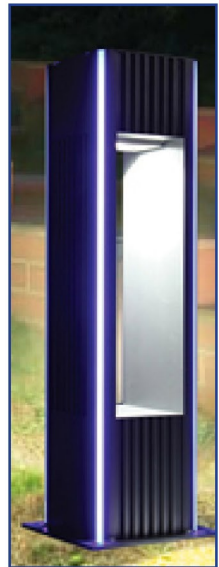

Technology information

Product Code	JB-GG025J1	JB-GG025J2	JB-GG025J3
Lamp size	 200*200mm	 200*200mm	 200*200mm
Product height	80CM	80CM	80CM
Power	10W	10W	10W
Lamp material	6063 Aluminum material		
Color temp	3000K / 6000K		
Strip color temp	Blue / Green / Red / Pink / Warm white		
LED chips	PHILIPS / BRIGDELUX		
Power supply	JUNBO driver		
Efficiency	87%		
Input voltage	AC85-265V		
Protection levels	IP65