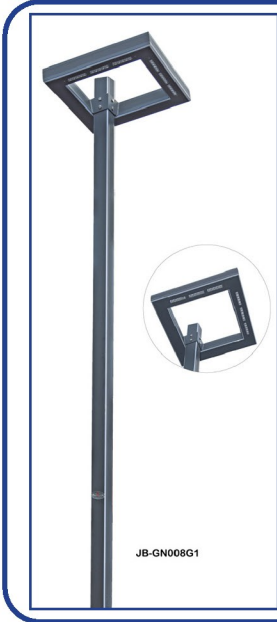

Technology information				
Product Code	JB-GN007G1	JB-GN007G2	JB-GN007H1	JB-GN007H2
Lamp size	 120 x 120mm	 120 x 120mm	 100 x 100mm	 100 x 100mm
Product height	4M-6M	4M-6M	3M-4M	3M-4M
Power	30W - 60W	30W - 60W	20W / 30W	20W / 30W
Lamp material	6063 Aluminum material			
Color temp	3000K / 6000K			
Strip color temp	Blue / Green / Red / Pink / Warm white			
LED chips	PHILIPS / CREE / BRIGDELUX			
Power supply	PHILIPS driver / MW driver from taiwan / MOSO®			
Lens angle	120°70°			
Efficiency	87%			
Input voltage	AC85-265V			
Protection levels	IP65			

JB-GN103Z21

Technology information

Product Code	JB-GN103Z21		JB-GN103Z11	
Lamp size	 Φ114mm+Φ76mm	 Φ140mm+Φ89mm	 Φ114mm+Φ76mm	 Φ140mm+Φ89mm
Product height	3M-3.5M	3.5M-4M	3M-3.5M	3.5M-4M
Power	30W		36W	
Lamp material	6063 Aluminum material			
Color temp	3000K / 6000K			
Strip color temp	Blue / Green / Red / Pink / Warm white			
LED chips	PHILIPS / CREE / BRIGDELUX			
Power supply	PHILIPS driver / MW driver from taiwan / MOSO®			
Lens angle	120°70°			
Efficiency	87%			
Input voltage	AC85-265V			
Protection levels	IP65			

JB-GN103Z23

Technology information

Product Code	JB-GN103Z23	
Lamp size	 Φ 114mm+ Φ 76mm	 Φ 140mm+ Φ 89mm
Product height	3M-3.5M	3.5M-4M
Power	60W	
Lamp material	6063 Aluminum material	
Color temp	3000K / 6000K	
Strip color temp	Blue / Green / Red / Pink / Warm white	
LED chips	PHILIPS / CREE / BRIGDELUX	
Power supply	PHILIPS driver / MW driver from taiwan / MOSO®	
Lens angle	120°70°	
Efficiency	87%	
Input voltage	AC85-265V	
Protection levels	IP65	