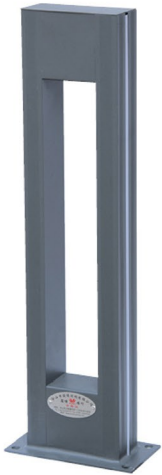

JB-GG0231

Technology information

Product Code	JB-GG00231	JB-GG002G1	JB-022B1
Lamp size	 180*80mm	 120*120mm	 150*75mm
Product height	80CM	80CM	80CM
Power	3W	9W	10W
Lamp material	6063 Aluminum material		
Color temp	3000K / 6000K		
Strip color temp	Blue / Green / Red / Pink / Warm white		
LED chips	PHILIPS / BRIGDELUX		
Power supply	JUNBO driver		
Efficiency	87%		
Input voltage	AC85-265V		
Protection levels	IP65