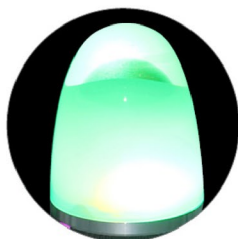

Technology information

Product Code	JB-GG025X2	JB-GG025X5	JB-GG021Y3
Lamp size	 Ø 89mm	 Ø 89mm	 Ø 114mm
Product height	80CM	80CM	80CM
Power	7W	7W	9W
Lamp material	6063 Aluminum material		
Color temp	3000K / 6000K		
Strip color temp	Blue / Green / Red / Pink / Warm white		
LED chips	CREE		
Power supply	JUNBO driver		
Efficiency	87%		
Input voltage	AC85-265V		
Protection levels	IP65