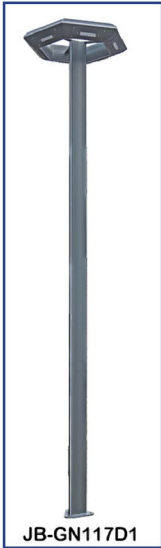

Technology information

Product Code	JB-GN117D1	JB-GN118H1
Lamp size	 130 x 130 x 130mm	 120 x 120mm
Product height	3M-4M	3M-4M
Power	30W	48W
Lamp material	6063 Aluminum material	
Color temp	3000K / 6000K	
Strip color temp	Blue / Green / Red / Pink / Warm white	
LED chips	PHILIPS / CREE / BRIGDELUX	
Power supply	PHILIPS driver / MW driver from taiwan / MOSO®	
Lens angle	120°70°	
Efficiency	87%	
Input voltage	AC85-265V	
Protection levels	IP65