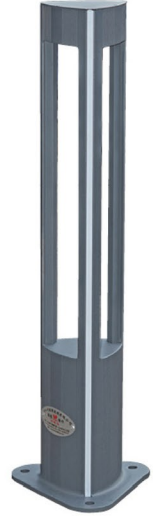

JB-GG031D1

Technology information

Product Code	JB-GG029C1	JB-GG030G1	JB-GG023I2	JB-GG031D1
Lamp size	 130 × 85mm	 120 × 120mm	 200 × 80mm	 130 × 130 × 130mm
Product height	80CM	80CM	80CM	80CM
Power	5W	5W	10W	5W
Lamp material	6063 Aluminum material			
Color temp	3000K / 6000K			
Strip color temp	Blue / Green / Red / Pink / Warm white			
LED chips	CREE			
Power supply	JUNBO driver			
Efficiency	87%			
Input voltage	AC85-265V			
Protection levels	IP65